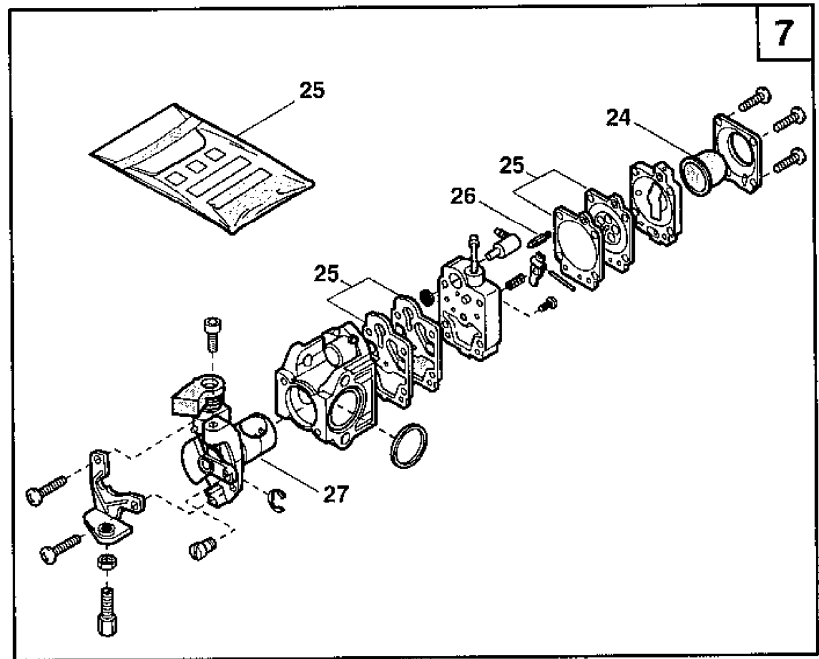

test

Section: SH 65 HEDGE CUTTER STARTER CARBURETTOR

Pos.	Quantity	Spare part No	Description	Kit	Notes	New
5117						
1	1	1911-3104-01	Gasket			
2	1	1911-3122-01	Intake manifold			
3	2	1911-3032-01	Nut			
4	2	1911-3008-01	Screw			
5	2	1911-3107-01	Gasket			
6	1	1911-3132-01	Heat block			
7	1	1911-3725-01	Carburettor assy		WYJ304	
8	1	1911-3835-01	Air filter holder			
9	2	1911-3015-01	Washer			
10	2	1911-3014-01	Screw			
11	1	1911-3702-01	Air filter			
12	1	1911-3737-01	Filter cover			
13	1	1911-3002-01	.Screw			
14	1	1911-3071-01	.Washer			
15	1	1911-3164-01	.Starter pulley			
16	1	1911-3096-01	.Disc			
17	1	1911-3176-01	.Starter spring			
18	1	1911-3832-01	.Starter case			
19	4	1911-3007-01	.Screw			
20	1	1911-3130-01	.Starter cord			
21	1	1911-3479-01	.Starter handle			
22	4	1911-3117-01	.Grommet			
23	1	1911-3718-01	Starter assy		Inkl. pos 13 - 22	
24	1	1911-3115-01	Primer bulb			
25	1	1911-3157-01	Gasket-diaphragm se			
26	1	1911-3158-01	Repair set			
27	1	1911-3727-01	Floating valve			

TEST